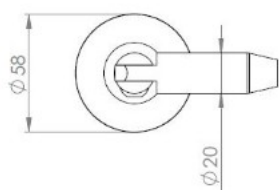

PRODUCT SHEET

Description:

Canopy Glass/Rod Corner Connector SS316, 6+6mm VSG Glass ø14mm Bore, Max Glass Size 750 x 1500 mm. Rod Connector M10

Item number:

22.10.501-2

Units	Box	Carton	HS Code	Barcode
Pcs.	10	20	8302419000	 5704866500012