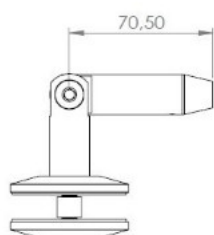

PRODUCT SHEET

Description:

Canopy Glass/Rod Corner Connector SS316, 6+6mm VSG Glass ø14mm Bore, Max Glass Size 750 x 1500 mm. Rod Connector M10

Item number:

22.10.501-2

Units	Box	Carton	HS Code	Barcode
Pcs.	10	20	8302419000	 5704866500012