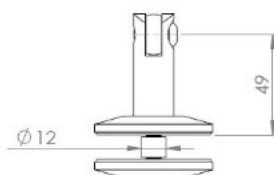

PRODUCT SHEET

Description:

Canopy Glass/Rod Corner Connector SS316, 6+6mm VSG Glass ø14mm Bore, Max Glass Size 750 x 1500 mm. Rod Connector M10

Item number:

22.10.501-2

Units	Box	Carton	HS Code	Barcode
Pcs.	10	20	8302419000	 5704866500012